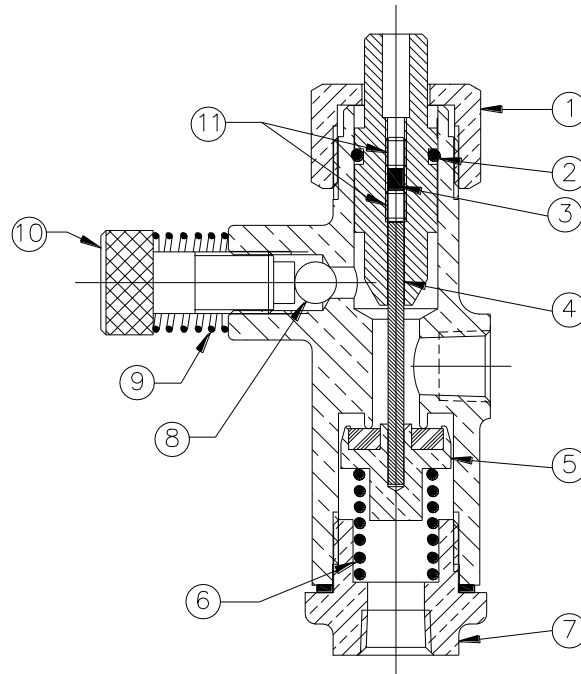

**UNITED BRASS WORKS, INC.**  
714 S. Main St. Randleman, N.C. 27317  
Tel: 800-334-3035 Fax: 800-498-4696 www.ubw.com

**Model R215**  
**Hoffman Selector Valve Assembly**  
*Complete Valve No Longer Available,  
Component Parts Only.*

**MATERIAL LIST**

NO.	DESCRIPTION	QTY.
1	R178 – Nut	1
2	R211 – O-Ring	1
3	R182 – Spacer	1
4	R181 – Stem	1
5	R153 – Disc Holder	1
6	R159 – Spring	1
7	R180 - Nut	1
8	R210 – Ball	1
9	50D – ¼ Spring	1
10	R208 – Stem	1
11	R177 – Set Screw	2