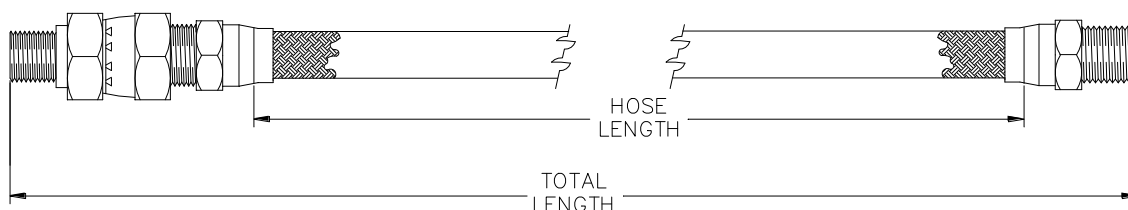

**UNITED BRASS WORKS, INC.**  
 714 S. Main St. Randleman, N.C. 27317  
 Tel: 800-334-3035 Fax: 800-498-4696 www.ubw.com

**Model TMU Series Stainless Steel  
 Braided PTFE Hose  
 (Male x Male Union Connection)  
 Sizes 1/4" – 1/2" in assorted lengths.  
 Custom Lengths Upon Request.**