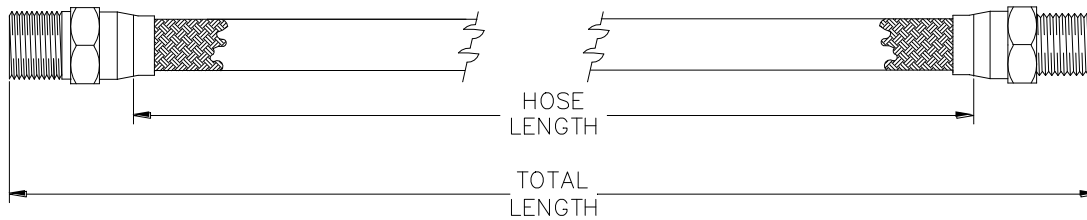

**UNITED BRASS WORKS, INC.**  
 714 S. Main St. Randleman, N.C. 27317  
 Tel: 800-334-3035 Fax: 800-498-4696 www.ubw.com

**Model TMM Series Stainless Steel  
 Braided PTFE Steam Hose  
 (Male x Male Configuration)  
 Sizes 1/4" – 1/2" in Assorted Lengths.  
 Custom Lengths Upon Request.**

Part No.	Description	Hose Length	Total Length
TMM 1/4 10	United PTFE Hose	9.00	10.375
TMM 1/4 22	United PTFE Hose	21.00	22.375
TMM 1/4 24	United PTFE Hose	23.00	24.375
TMM 1/4 26	United PTFE Hose	25.00	26.375
TMM 1/4 28	United PTFE Hose	27.00	28.375
TMM 1/4 29	United PTFE Hose	28.00	29.375
TMM 1/4 30	United PTFE Hose	29.00	30.375
TMM 3/8 12	United PTFE Hose	11.00	12.467
TMM 3/8 18	United PTFE Hose	17.00	18.467
TMM 3/8 21	United PTFE Hose	20.00	21.467
TMM 3/8 22	United PTFE Hose	21.00	22.467
TMM 3/8 24	United PTFE Hose	23.00	24.467
TMM 3/8 26	United PTFE Hose	25.00	26.467
TMM 3/8 29	United PTFE Hose	28.00	29.467
TMM 3/8 30	United PTFE Hose	29.00	30.467
TMM 3/8 33	United PTFE Hose	32.00	33.467
TMM 3/8 39	United PTFE Hose	38.00	39.467
TMM 3/8 40	United PTFE Hose	39.00	40.467
TMM 3/8 48	United PTFE Hose	47.00	48.467
TMM 1/2 12	United PTFE Hose	11.00	13.875
TMM 1/2 21	United PTFE Hose	20.00	22.875
TMM 1/2 22	United PTFE Hose	21.00	23.875
TMM 1/2 24	United PTFE Hose	23.00	25.875
TMM 1/2 26	United PTFE Hose	25.00	27.875
TMM 1/2 30	United PTFE Hose	29.00	31.875