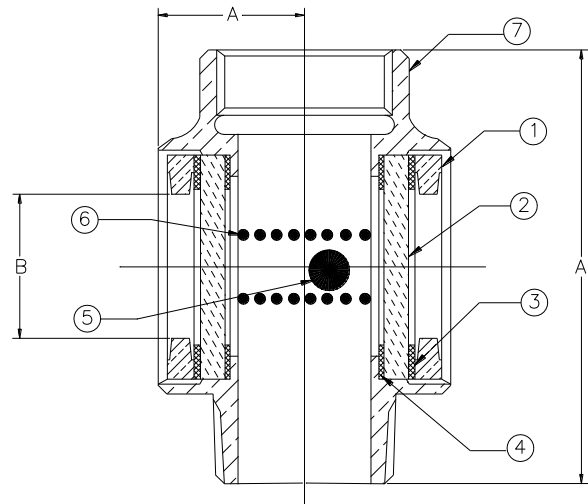

100% Pressure Tested

Male X Female Configuration

180 Degrees F Max

***Contains lead. Not For Use In Water Systems
 Intended for Human Consumption***

MATERIAL LIST

| NO. | DESCRIPTION | MATERIAL |
|-----|-------------|-----------------|
| 1 | Ring | Brass |
| 2 | Gasket | Cork |
| 3 | Window | Glass |
| 4 | Gasket | Buna |
| 5 | Ball | Nylon |
| 6 | Spring | Stainless Steel |
| 7 | Body | Bronze |

| Size | 3/4" | 1" | 1 1/4" | 1 1/2" | 2" | 2 1/2" |
|------------------------------|------|------|--------|--------|------|--------|
| Operating Pressure (PSI) *** | 85 | 85 | 85 | 40 | 40 | 40 |
| A | 4.00 | 4.00 | 4.00 | 6.18 | 6.29 | 6.38 |
| B | 1.62 | 1.62 | 1.62 | 2.43 | 2.43 | 2.43 |
| C | 1.36 | 1.26 | 1.45 | 2.12 | 2.15 | 2.25 |
| Ship Wgt. (lbs) | 1.37 | 1.50 | 1.50 | 4.69 | 4.56 | 5.25 |
| Qty. Unit Pack | 4 | 4 | 4 | 2 | 2 | 1 |
| Unit Per Case | 40 | 40 | 40 | | | |